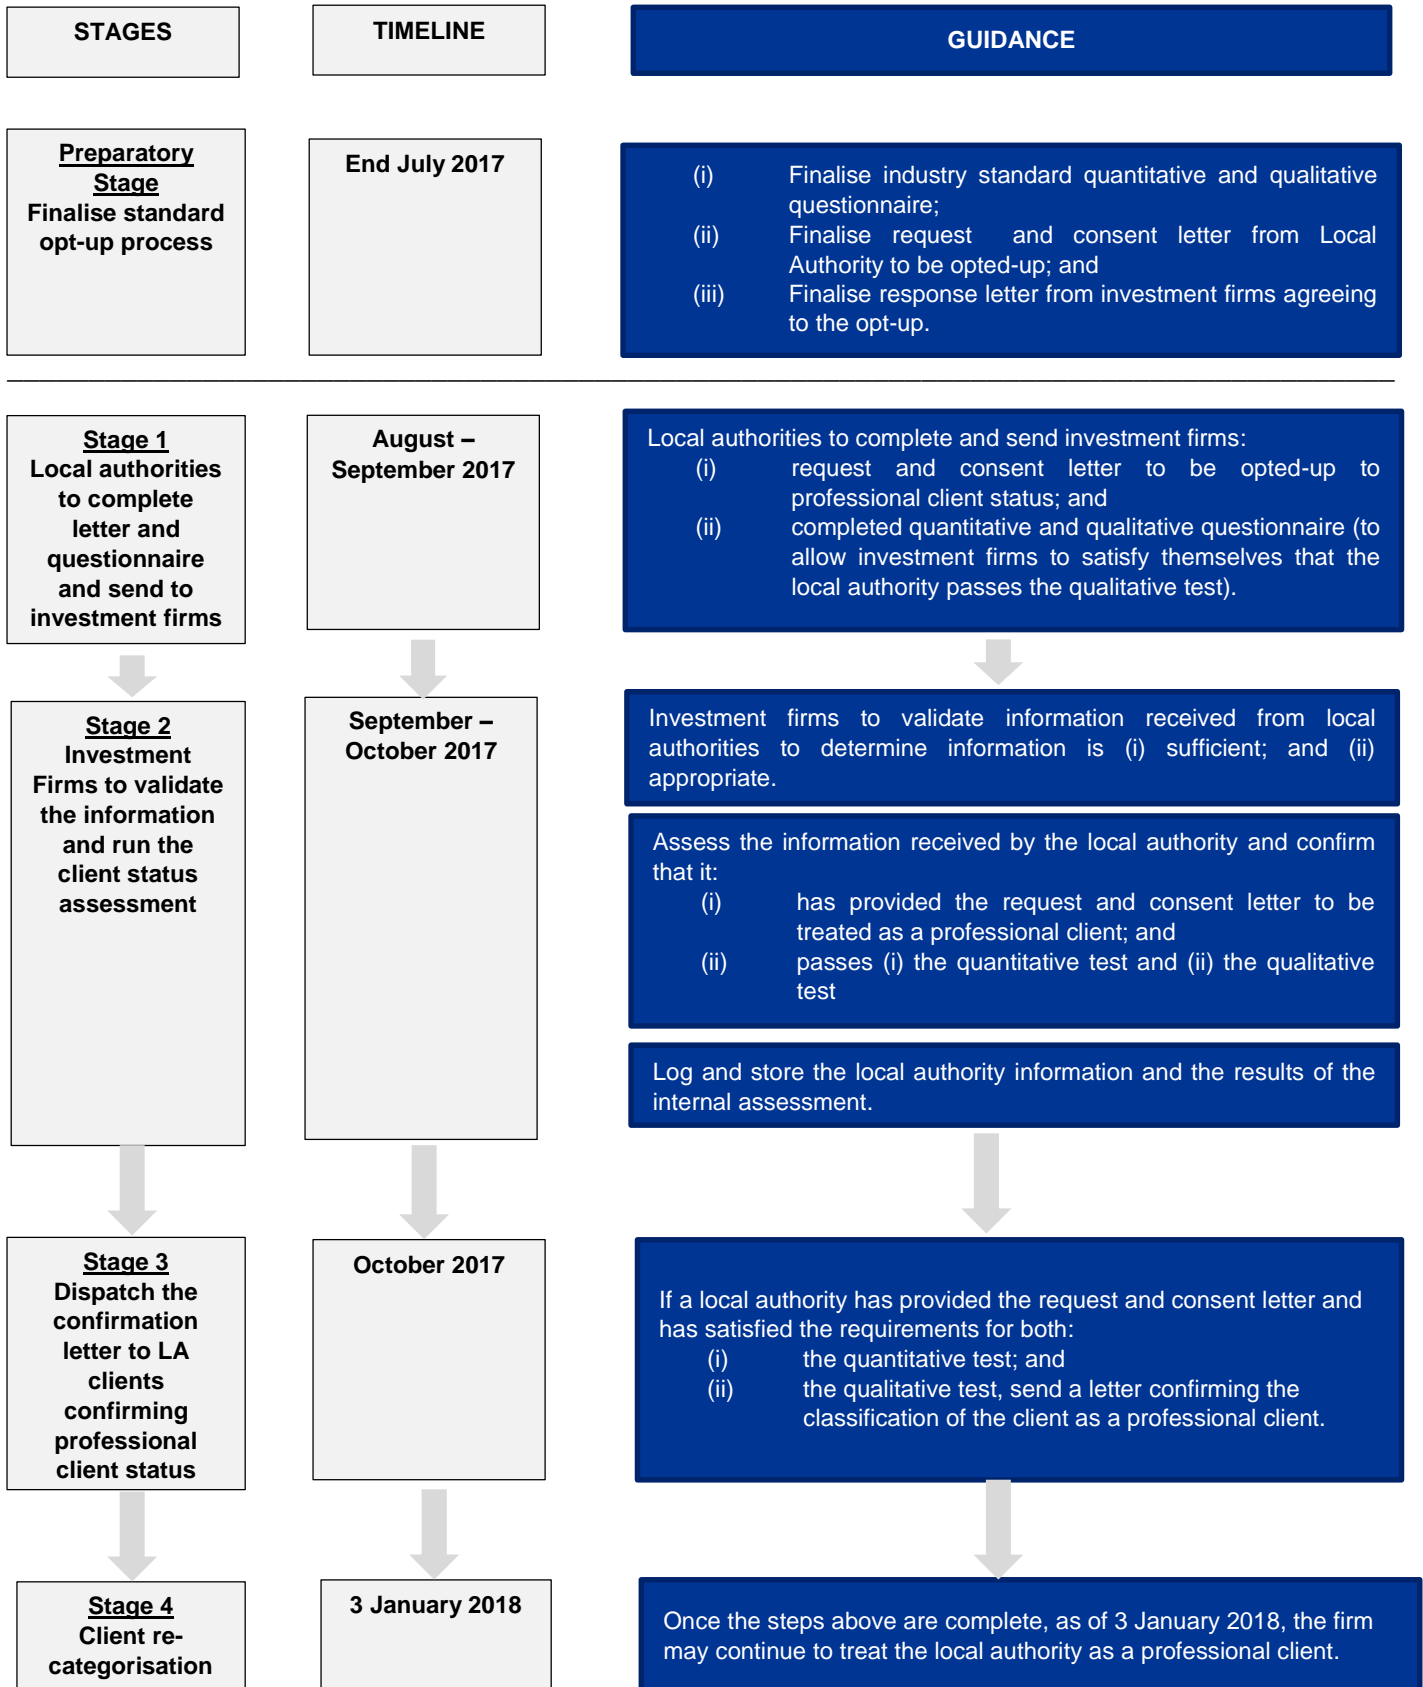

UK Local Authority Client Opt-Up Process

This page is intentionally left blank